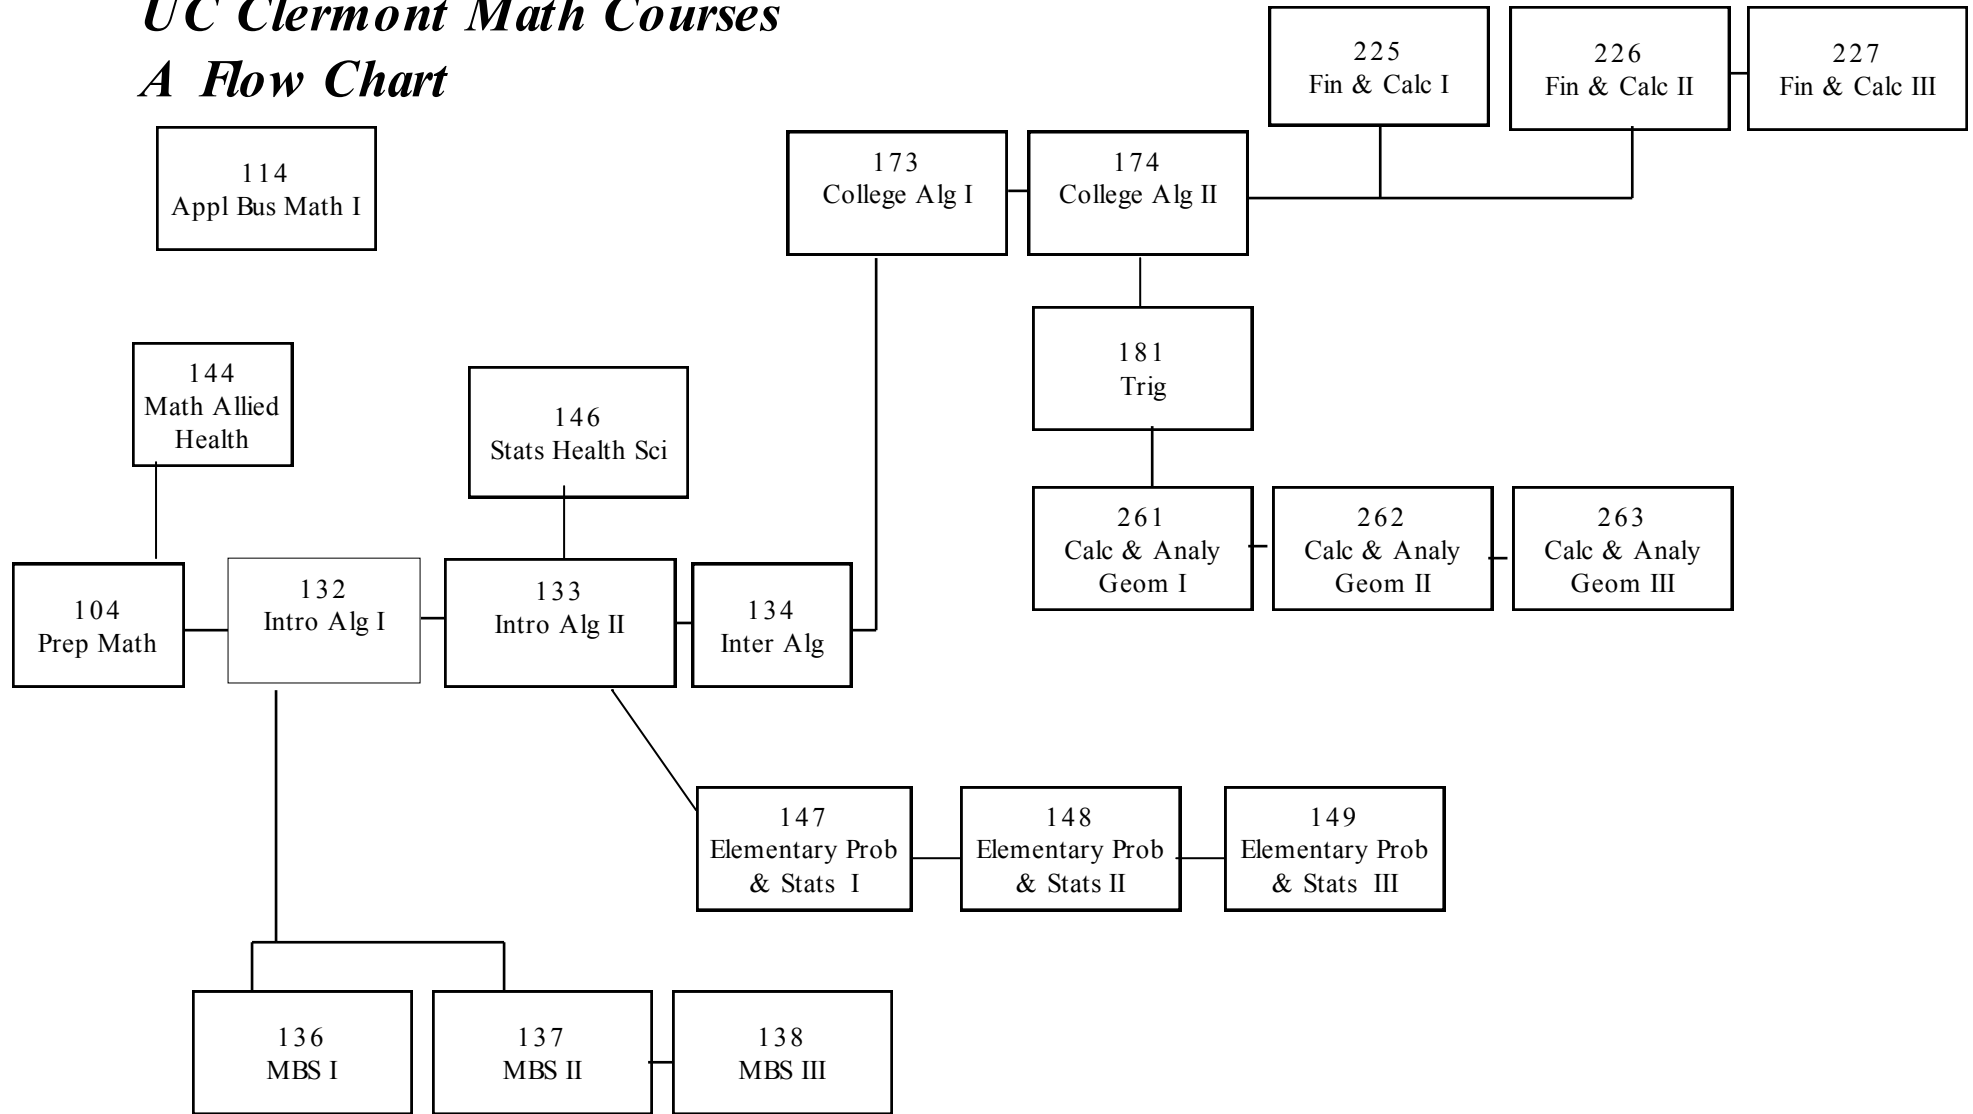

UC Clermont Math Courses

A Flow Chart

*Not College Level

* 104 = Prep Math

* 114 = Appl Bus Math I

* 132 = Intro Algebra I

* 133 = Intro Algebra II

* 134 = Intermediate Algebra

* 144 = Math for Allied Health

136 = Math for Behavioral Sciences & Computers I

137 = Math for Behavioral Sciences & Computers II

138 = Math for Behavioral Sciences & Computers III

146 = Statistics for the Health Sciences

147 = Elementary Probability & Statistics I

148 = Elementary Probability & Statistics II

149 = Elementary Probability & Statistics

III

173 = College Algebra I

174 = College Algebra II

181 = Trigonometry

225 = Finite Math & Calculus I

226 = Finite Math & Calculus II

227 = Finite Math & Calculus III

261 = Calc & Analytic Geom I

262 = Calc & Analytic Geom II

263 = Calc & Analytic Geom III